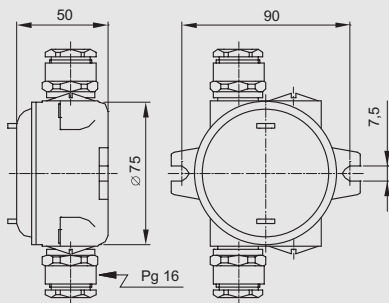

STAHL

Safe Area

Selection Table

Version	Description	Ordering code	Weight kg
Watertight junction box Series TEF 1079		TEF1079200	0,700

Technical Data

Certificates	ⓃGR. 21 06 828 L 85472/02-07
Enclosure material	Cast Brass
Cable entries	2 x Pg 16 cable glands 2 x Pg 16 stopping plugs
Degree of protection	IP 56

Accessories and Spare Parts

Designation	Description	Ordering code	Weight kg
Cable gland	Pg 16	510100010070	0,050
Stopping plug	Pg 16	510100010080	0,010

Dimension drawings (all dimensions in mm) - subject to alterations